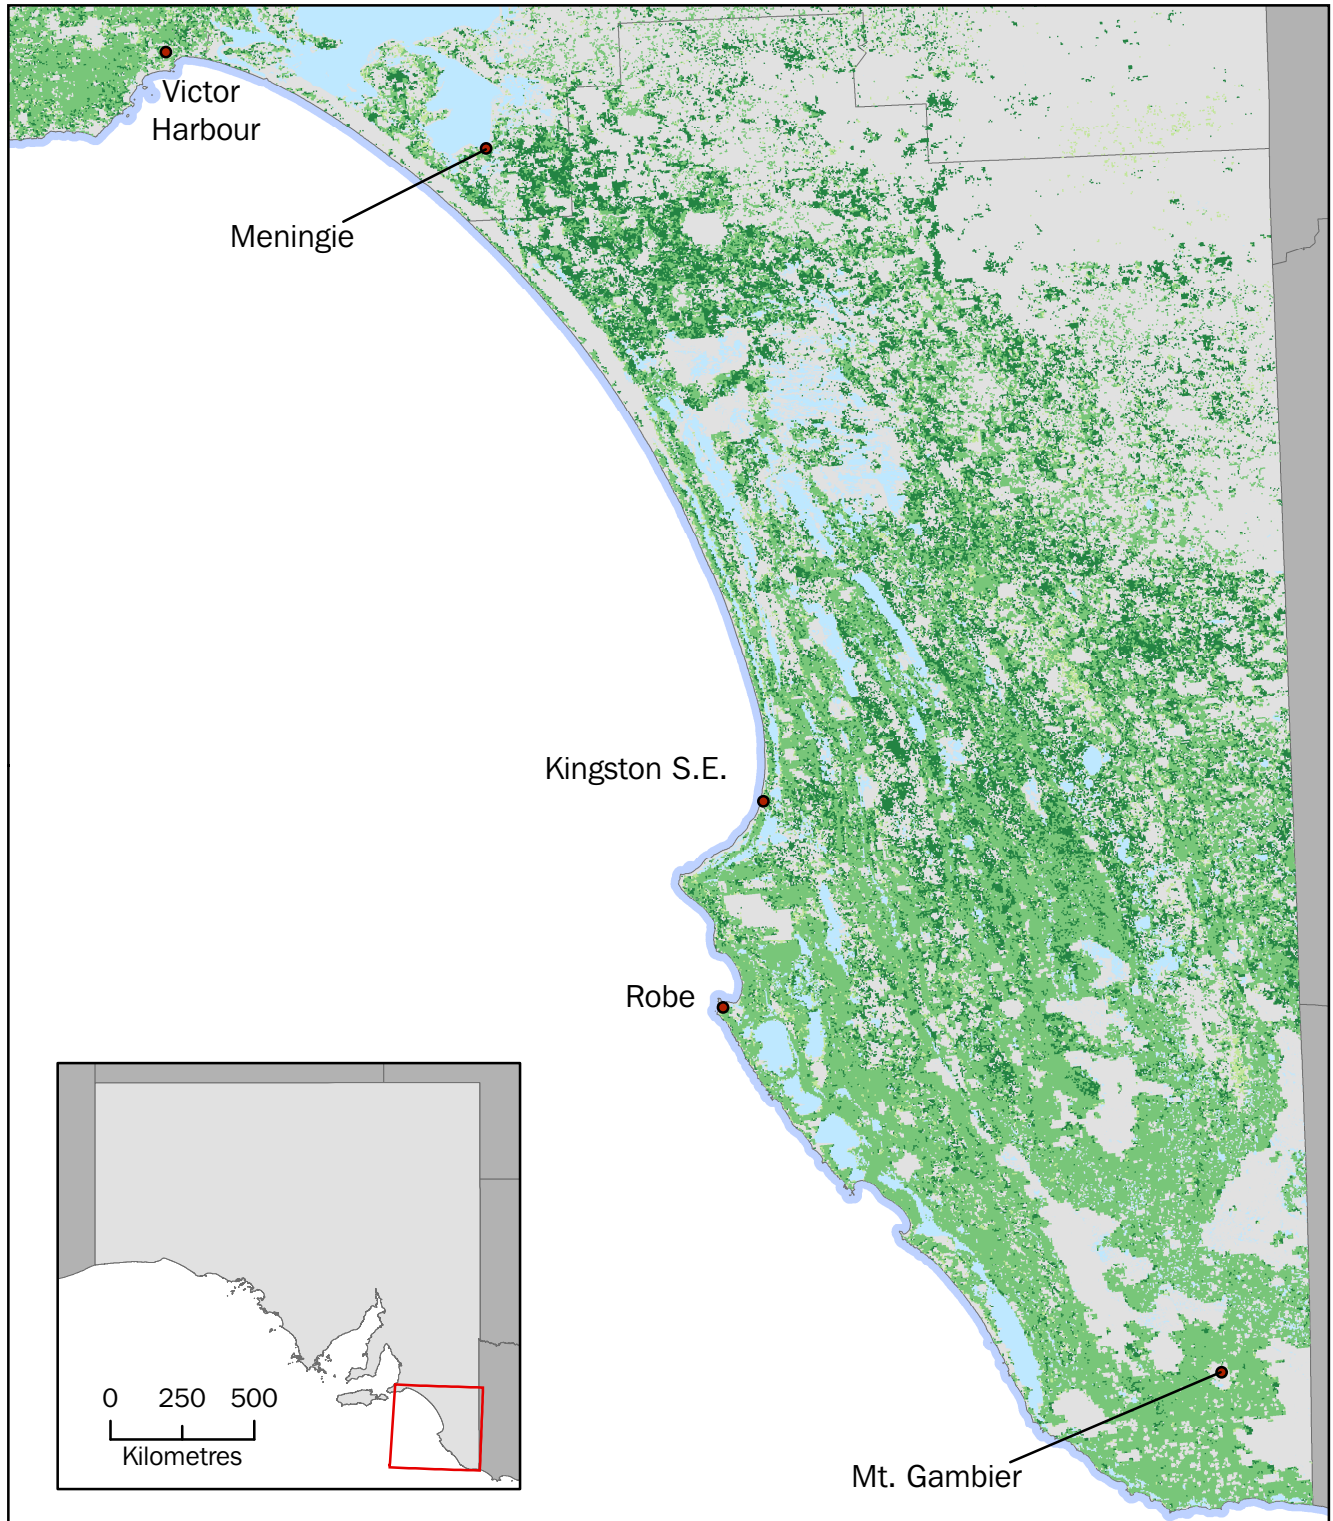

Map 8 - Physical change in Rainfed Pasture land cover between
2005-06 and 2010-11

Source: Geoscience Australia (GA),
Department of Environment and Public
Sector Mapping Agency (PSMA)
© Commonwealth of Australia, 2015

Geocentric
Datum of Australia, 1994